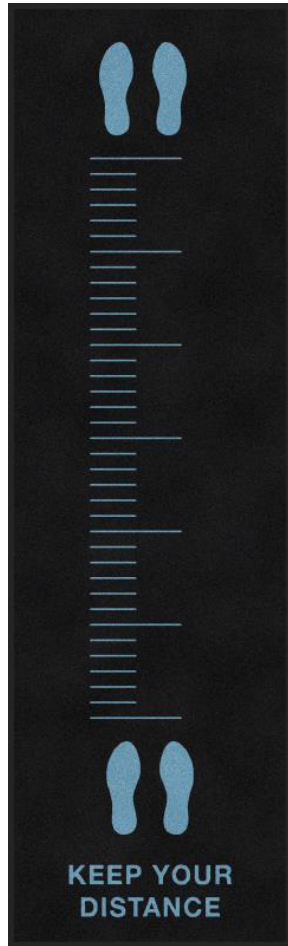

Social Distancing & Safety Designs

Runner Mats

Add Your Logo

Customize with your logo and colors of your choosing

KEEP YOUR DISTANCE

Size: 3' x 13'
When customizing
reference design number
3024244

Size: 3' x 10'
Design Number:
3024243

Size: 3' x 5'
Design Number: 3024242

Size: 3' x 5' Horizontal
Design Number: 3024239

Size: 3' x 5' Vertical
Design Number:
3024241

M + A MATTING

800.241.5549

www.mamattng.com