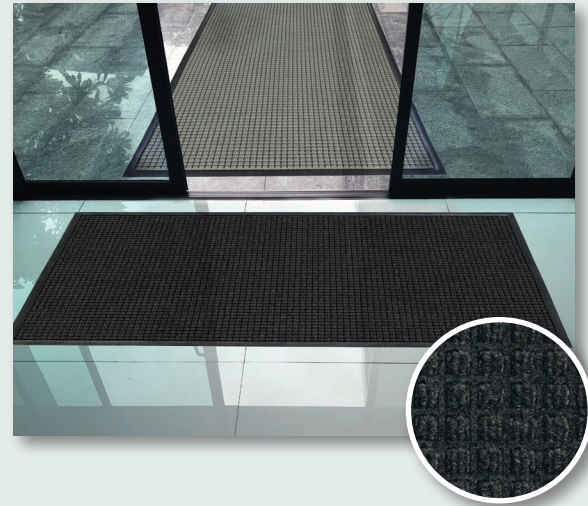

| Entryway Matting

SuperScrape™ Mats | Scraper Mats • Outdoor

- **Clean** – Surface cleats effectively remove and trap dirt and sand below shoe level to prevent tracking
- **Safe** – Slip-resistant even in wet environments; certified high-traction by the National Floor Safety Institute (NFSI)
- **Durable** – Grease/oil proof and chemical resistant
- **Easy to Clean** – Lightweight flexible design ensures easy handling and cleaning (shake off soil and hose off); can be autoclave sterilized

WaterHog® Mats | Scraper/Wiper Mats • Indoor/Outdoor

- **Clean & Dry** – Bi-level surface effectively scrapes dirt and moisture from shoes, trapping it beneath shoe level to prevent tracking; water dam border holds up to 1.5 gallons of water per square yard moisture keeping it off your floors
- **Durable** – Reinforced rubber nubs prevent pile from crushing and extend the performance life of the mat
- **Fade & Stain Resistant** – Solution-dyed PET fabric is resistant to staining, dries quickly, and will not fade or rot
- **Safe** – Beveled edges provide a safe transition from floor to mat; certified high-traction by the National Floor Safety Institute (NFSI)
- **Eco-Friendly** – SBR rubber backing contains 20% post-consumer recycled rubber from car tires; PET surface is made from at least 90% recycled content reclaimed from plastic
- Available in 12 colors with choice of classic rubber border or fashion fabric border

ColorStar® Mats | Carpeted (Wiper Mats) • Indoor

- **Eco-Friendly** – ColorStar mats are made with PET (polyethylene terephthalate), a type of polyester yarn that features 100% recycled content reclaimed from plastic
- **Fade Resistant** – PET yarn has excellent color-fastness and is resistant to fading from repeated washing or cleaning
- **Stain Resistant** – PET yarn is naturally stain resistant, making it easy to remove stains from the mat
- **Safe** – Certified high-traction by the National Floor Safety Institute (NFSI)
- Available in 23 colors