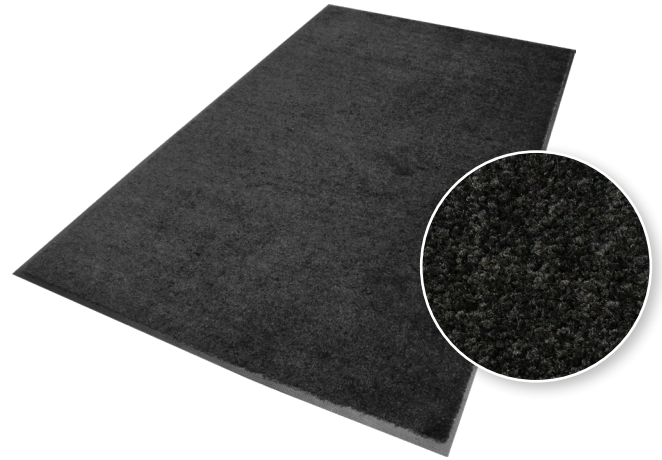

## Step 2 - **WaterHog Mats** - Bi-level surface traps dirt and moisture to prevent tracking

### WaterHog® Plus Mats

- **Clean & Dry** - Bi-level surface scrapes dirt and moisture from shoes, trapping it beneath shoe level to prevent tracking; water dam border holds moisture keeping it off your floors
- **Durable & Safe** - Reinforced rubber nubs prevent pile from crushing and extend the performance life of the mat; certified high-traction by the National Floor Safety Institute (NFSI)
- **Fade & Stain Resistant** - Eco-friendly, solution-dyed PET (30 ounces/sq. yd.) is resistant to staining, dries quickly, and will not fade or rot
- Available in 4 colors with a rubber border and an attractive swirl pattern
- Features a durable 90-mil nitrile rubber backing

### ColorStar® Mats

- **Clean** - Stops dirt and moisture at your door
- **Eco-Friendly** - Made with PET, a type of polyester yarn that features 100% recycled content reclaimed from plastic drink bottles
- **Safe** - Certified high-traction by the NFSI
- **Durable** - PET fabric is stain-resistant and fade-resistant
- Available in 23 colors