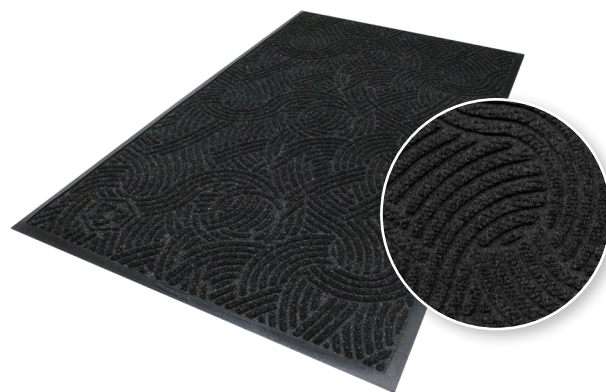

### SuperScrape Plus® Mats

- **Clean** - Multi-directional surface cleats effectively remove and trap dirt and sand below shoe level to prevent tracking; drainable borders filter water off mat preventing it from freezing on the mat
- **Safe** - Slip-resistant even in wet environments; certified high-traction by the National Floor Safety Institute (NFSI)
- **Durable & Easy to Clean** - Strong enough to withstand inclement weather with a lightweight flexible design that ensures easy handling and cleaning

## Step 2 - **WaterHog Mats** - Bi-level surface traps dirt and moisture to prevent tracking

### WaterHog® Plus Mats

- **Clean & Dry** - Bi-level surface scrapes dirt and moisture from shoes, trapping it beneath shoe level to prevent tracking; water dam border holds moisture keeping it off your floors
- **Durable & Safe** - Reinforced rubber nubs prevent pile from crushing and extend the performance life of the mat; certified high-traction by the National Floor Safety Institute (NFSI)
- **Fade & Stain Resistant** - Eco-friendly, solution-dyed PET (30 ounces/sq. yd.) is resistant to staining, dries quickly, and will not fade or rot
- Available in 4 colors with a rubber border and an attractive swirl pattern
- Features a durable 90-mil nitrile rubber backing

### ColorStar® Mats

- **Clean** - Stops dirt and moisture at your door
- **Eco-Friendly** - Made with PET, a type of polyester yarn that features 100% recycled content reclaimed from plastic drink bottles
- **Safe** - Certified high-traction by the NFSI
- **Durable** - PET fabric is stain-resistant and fade-resistant
- Available in 23 colors