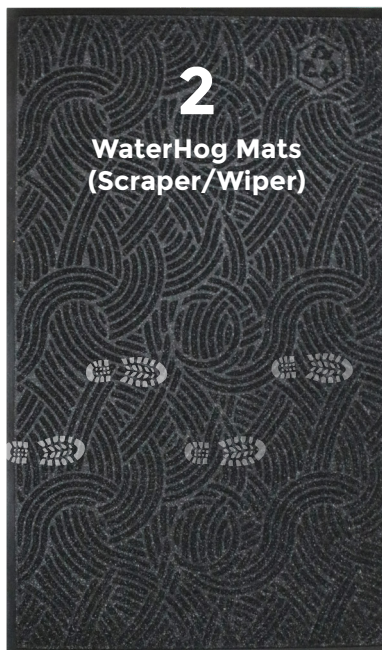

A 3-mat entry system helps keep your floors clean, dry, and safe.