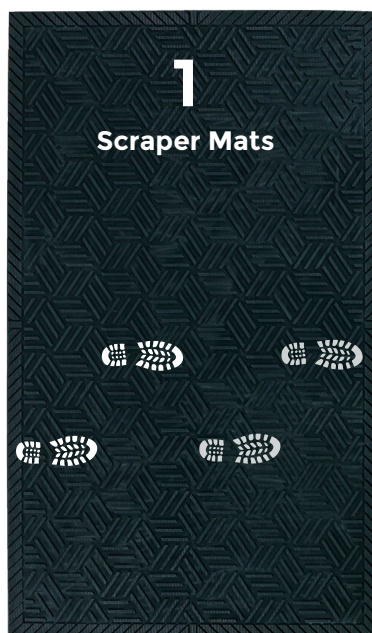

A 3-mat entry system helps keep your floors clean, dry, and safe.