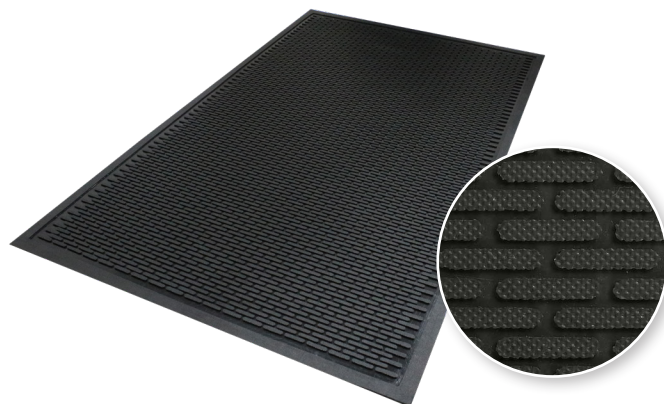

# WINTER IS COMING

*Protect your floors and the people who walk on them*

A 3-mat entry system helps keep your floors clean, dry, and safe.

### SuperScrape™ Mats

- **Clean** - Surface cleats remove and trap dirt below shoe level to prevent tracking
- **Safe** - Slip-resistant even in wet environments; certified high-traction by the National Floor Safety Institute (NFSI)
- **Durable & Easy to Clean** - Strong enough to withstand inclement weather with a lightweight flexible design that ensures easy handling and cleaning

### SuperScrape Plus® Mats

- **Clean** - Multi-directional surface cleats effectively remove and trap dirt and sand below shoe level to prevent tracking; drainable borders filter water off mat preventing it from freezing on the mat
- **Safe** - Slip-resistant even in wet environments; certified high-traction by the National Floor Safety Institute (NFSI)
- **Durable & Easy to Clean** - Strong enough to withstand inclement weather with a lightweight flexible design that ensures easy handling and cleaning

### WaterHog® Plus Mats

- **Clean & Dry** - Bi-level surface scrapes dirt and moisture from shoes, trapping it beneath shoe level to prevent tracking; water dam border holds moisture keeping it off your floors
- **Durable & Safe** - Reinforced rubber nubs prevent pile from crushing and extend the performance life of the mat; certified high-traction by the National Floor Safety Institute (NFSI)
- **Fade & Stain Resistant** - Eco-friendly, solution-dyed PET (30 ounces/sq. yd.) is resistant to staining, dries quickly, and will not fade or rot
- Available in 4 colors with a rubber border and an attractive swirl pattern
- Features a durable 90-mil nitrile rubber backing