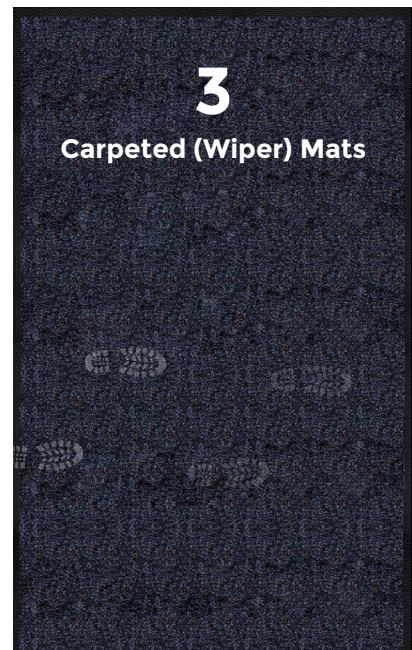

A 3-mat entry system helps keep your floors clean, dry, and safe.