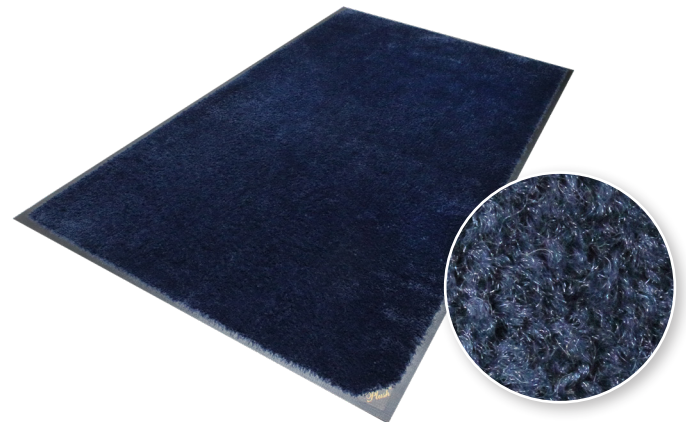

### WaterHog® Plus Mats

- **Clean & Dry** - Bi-level surface scrapes dirt and moisture from shoes, trapping it beneath shoe level to prevent tracking; water dam border holds moisture keeping it off your floors
- **Durable & Safe** - Reinforced rubber nubs prevent pile from crushing and extend the performance life of the mat; certified high-traction by the National Floor Safety Institute (NFSI)
- **Fade & Stain Resistant** - Eco-friendly, solution-dyed PET (30 ounces/sq. yd.) is resistant to staining, dries quickly, and will not fade or rot
- Available in 4 colors with a rubber border and an attractive swirl pattern
- Features a durable 90-mil nitrile rubber backing

### ColorStar® Mats

- **Clean** - Stops dirt and moisture at your door
- **Eco-Friendly** - Made with PET, a type of polyester yarn that features 100% recycled content reclaimed from plastic drink bottles
- **Safe** - Certified high-traction by the NFSI
- **Durable** - PET fabric is stain-resistant and fade-resistant
- Available in 23 colors

### MicroLux™ Mats

- **Moisture & Dust Control** - Unique “microfiber” blend absorbs and retains 2.5 times more moisture and dust than standard carpeted mats
- **Safe** - Certified high-traction by the National Floor Safety Institute (NFSI)
- **Fade Resistant** - Solution-dyed nylon is resistant to fading and impervious to bleach
- Available in 6 colors

### Plush™ Mats

- **Moisture & Dust Control** - Heavier carpet pile absorbs and retains 50% more moisture and dust than standard mats
- **Resilient** - High-twist, heat-set nylon resists crushing to better trap dirt and extend the useful life of the mat
- **Fade Resistant** - Solution-dyed nylon won't fade in sunlight or with repeated washing; impervious to bleach
- **Safe** - Certified high-traction by the NFSI
- Available in 8 colors