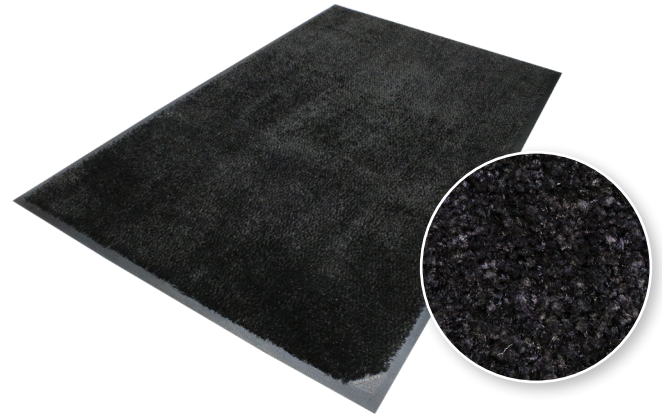

### WaterHog® Plus Mats

- **Clean & Dry** - Bi-level surface scrapes dirt and moisture from shoes, trapping it beneath shoe level to prevent tracking; water dam border holds moisture keeping it off your floors
- **Durable & Safe** - Reinforced rubber nubs prevent pile from crushing and extend the performance life of the mat; certified high-traction by the National Floor Safety Institute (NFSI)
- **Fade & Stain Resistant** - Eco-friendly, solution-dyed PET (30 ounces/sq. yd.) is resistant to staining, dries quickly, and will not fade or rot
- Available in 4 colors with a rubber border and an attractive swirl pattern
- Features a durable 90-mil nitrile rubber backing

### ColorStar® Mats

- **Clean** - Stops dirt and moisture at your door
- **Eco-Friendly** - Made with PET, a type of polyester yarn that features 100% recycled content reclaimed from plastic drink bottles
- **Safe** - Certified high-traction by the NFSI
- **Durable** - PET fabric is stain-resistant and fade-resistant
- Available in 23 colors

### MicroLux™ Mats

- **Moisture & Dust Control** - Unique “microfiber” blend absorbs and retains 2.5 times more moisture and dust than standard carpeted mats
- **Safe** - Certified high-traction by the National Floor Safety Institute (NFSI)
- **Fade Resistant** - Solution-dyed nylon is resistant to fading and impervious to bleach
- Available in 6 colors

### Plush™ Mats

- **Moisture & Dust Control** - Heavier carpet pile absorbs and retains 50% more moisture and dust than standard mats
- **Resilient** - High-twist, heat-set nylon resists crushing to better trap dirt and extend the useful life of the mat
- **Fade Resistant** - Solution-dyed nylon won't fade in sunlight or with repeated washing; impervious to bleach
- **Safe** - Certified high-traction by the NFSI
- Available in 8 colors