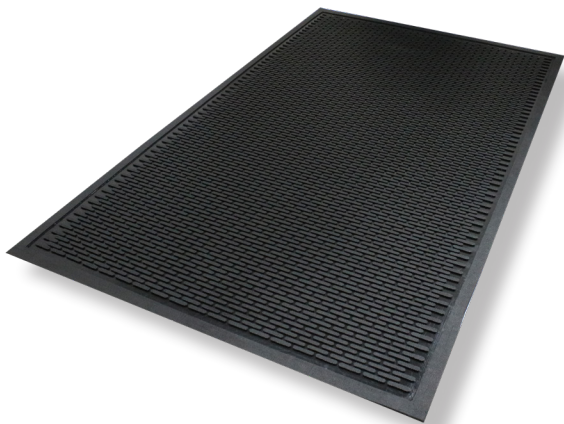

# SuperScrape™ Mats

## Scraper Mats • Outdoor

SuperScrape mats feature molded tread surface cleats that effectively scrape tough dirt and grime from shoes. They are ideal for use outside as a scraper mat or as a slip-resistant mat in wet areas.

- **Clean** – Surface cleats effectively remove and trap dirt and sand below shoe level to prevent tracking
- **Safe** – Slip-resistant even in wet environments; certified high-traction by the National Floor Safety Institute (NFSI)
- **Durable** – Grease/oil proof and chemical resistant
- **Easy to Clean** – Lightweight flexible design ensures easy handling and cleaning (shake off soil and hose off); can be commercially laundered or autoclave sterilized

**Surface cleats**  
effectively remove dirt and sand  
from shoes, and trap it below  
shoe level to minimize tracking