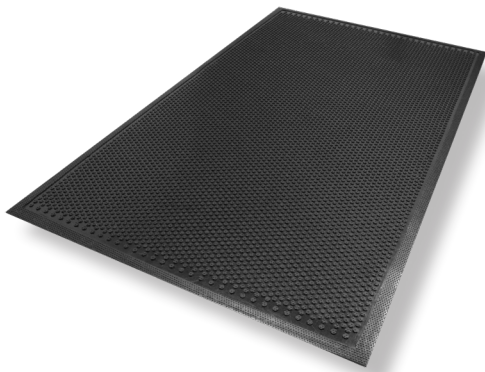

Safety Scrape™ Mats

Slip-Resistant Mats • Indoor/Outdoor

Safety Scrape mats feature a molded grip surface designed to provide excellent traction and scrape tough dirt and grime from shoes. It's ideal for use as a slip-resistant mat in wet areas or outside as a scraper mat.

- **Slip-Resistant** – Molded grip surface provides traction even in wet areas
- **Clean** – Surface cleats effectively remove and trap dirt and sand below shoe level to prevent tracking
- **Safe** – Certified high-traction by the National Floor Safety Institute (NFSI)
- **Durable** – Grease/oil proof; chemical resistant
- **Easy to Clean** – Lightweight flexible design ensures easy handling and cleaning (shake off soil and hose off); can be autoclave sterilized

Recommended Uses

Recommended for indoor and outdoor use in areas where additional traction is needed. Can also be used as a scraper mat.

Safety Scrape™ Mats

Slip-Resistant Mats • Indoor/Outdoor

Product No. 545